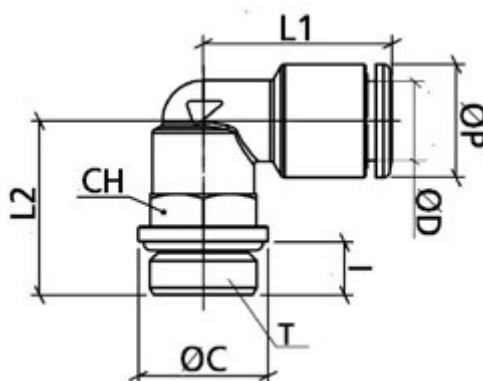

# Data Sheet

Article number: 589OTRL08G01

Description: Metal Push-in fitting, elbow,  $\varnothing 8$  / G1/8", w. o-ring  
Type: OTRL08G01, Nickel plated brass

## Measures

= 8

= G1/8"

= 14

= 13

= 5.5

= 23

= 19

= 13

Weight = 22